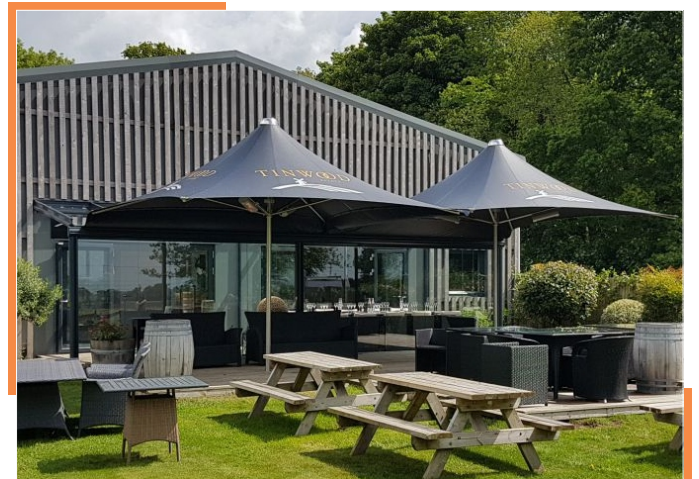

Vortex – our best selling large parasol range. This high strength, high tensile parasol is manufactured in the UK with a marine-grade, stainless steel frame, fire retardant canopy and lots of options for heating and lighting.

Tested and guaranteed to withstand winds up to 102km/h, Vortex parasols will stay up and open far longer than any other parasol or awning on the market.

This is the ultimate solution for alfresco dining and smoking areas providing both shade and shelter all year round.

Designed and manufactured in England. Vortex Parasols come with up to a 10 year warranty.

- HIGHLY DURABLE - DESIGNED FOR YEAR ROUND SHADE AND SHELTER
- STRONG ENOUGH TO BE LEFT OPEN
- OPTIONAL HEATING & LIGHTING
- TEN YEAR LIMITED WARRANTY