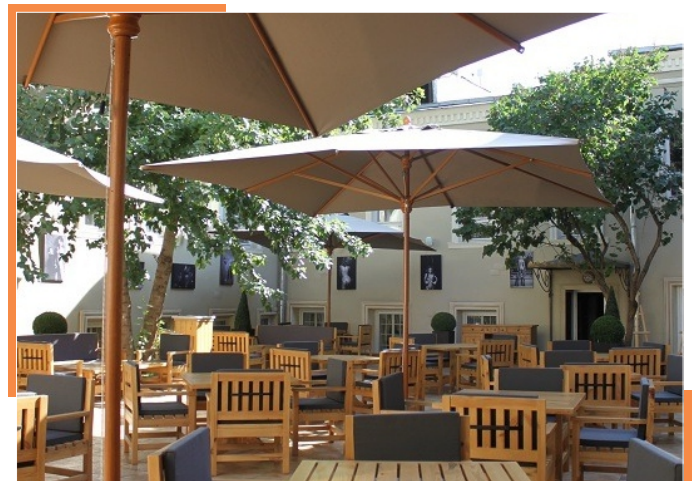

The Scolaro Palladio centrepост parasol is ideal for commercial and residential use. Featuring large shade coverage and a telescopic mast system. This parasol can be easily opened and closed over tables and chairs, without the need to move the parasol or outdoor furniture.

The frame is manufactured from first quality, selected Iroko wood; varnished and treated for extended outdoor use.

Canopies are acrylic Dralon, available in eight different colours and are waterproof Teflon and anti-mould treated.

- TELESCOPIC MAST SYSTEM
- OPEN & CLOSE OVER TABLES
- OPTIONAL VALANCE AVAILABLE
- LARGE PARASOL FOR RESIDENTIAL OR COMMERCIAL USE.

SIZES

Size (m)	Shape	Number of Struts	Total Height Closed (mm)	Clearance Height Open (mm)	Clearance Height Closed (mm)	Parasol Weight (kg)
3.0 x 4.0	Rectangle	8	3600	2400	1000	25
4.0 x 4.0	Square	8	4100	2450	1000	30
5.0	Round	10	3600	2450	1000	32

FRAMES

The frame is manufactured from first quality, selected Iroko wood and varnished and treated for outdoor use. Pole diameter 58mm. Accessories in stainless steel. Strong interchangeable ribs 18x34mm. With a double pulley and telescopic opening and closing system over tables and chairs.